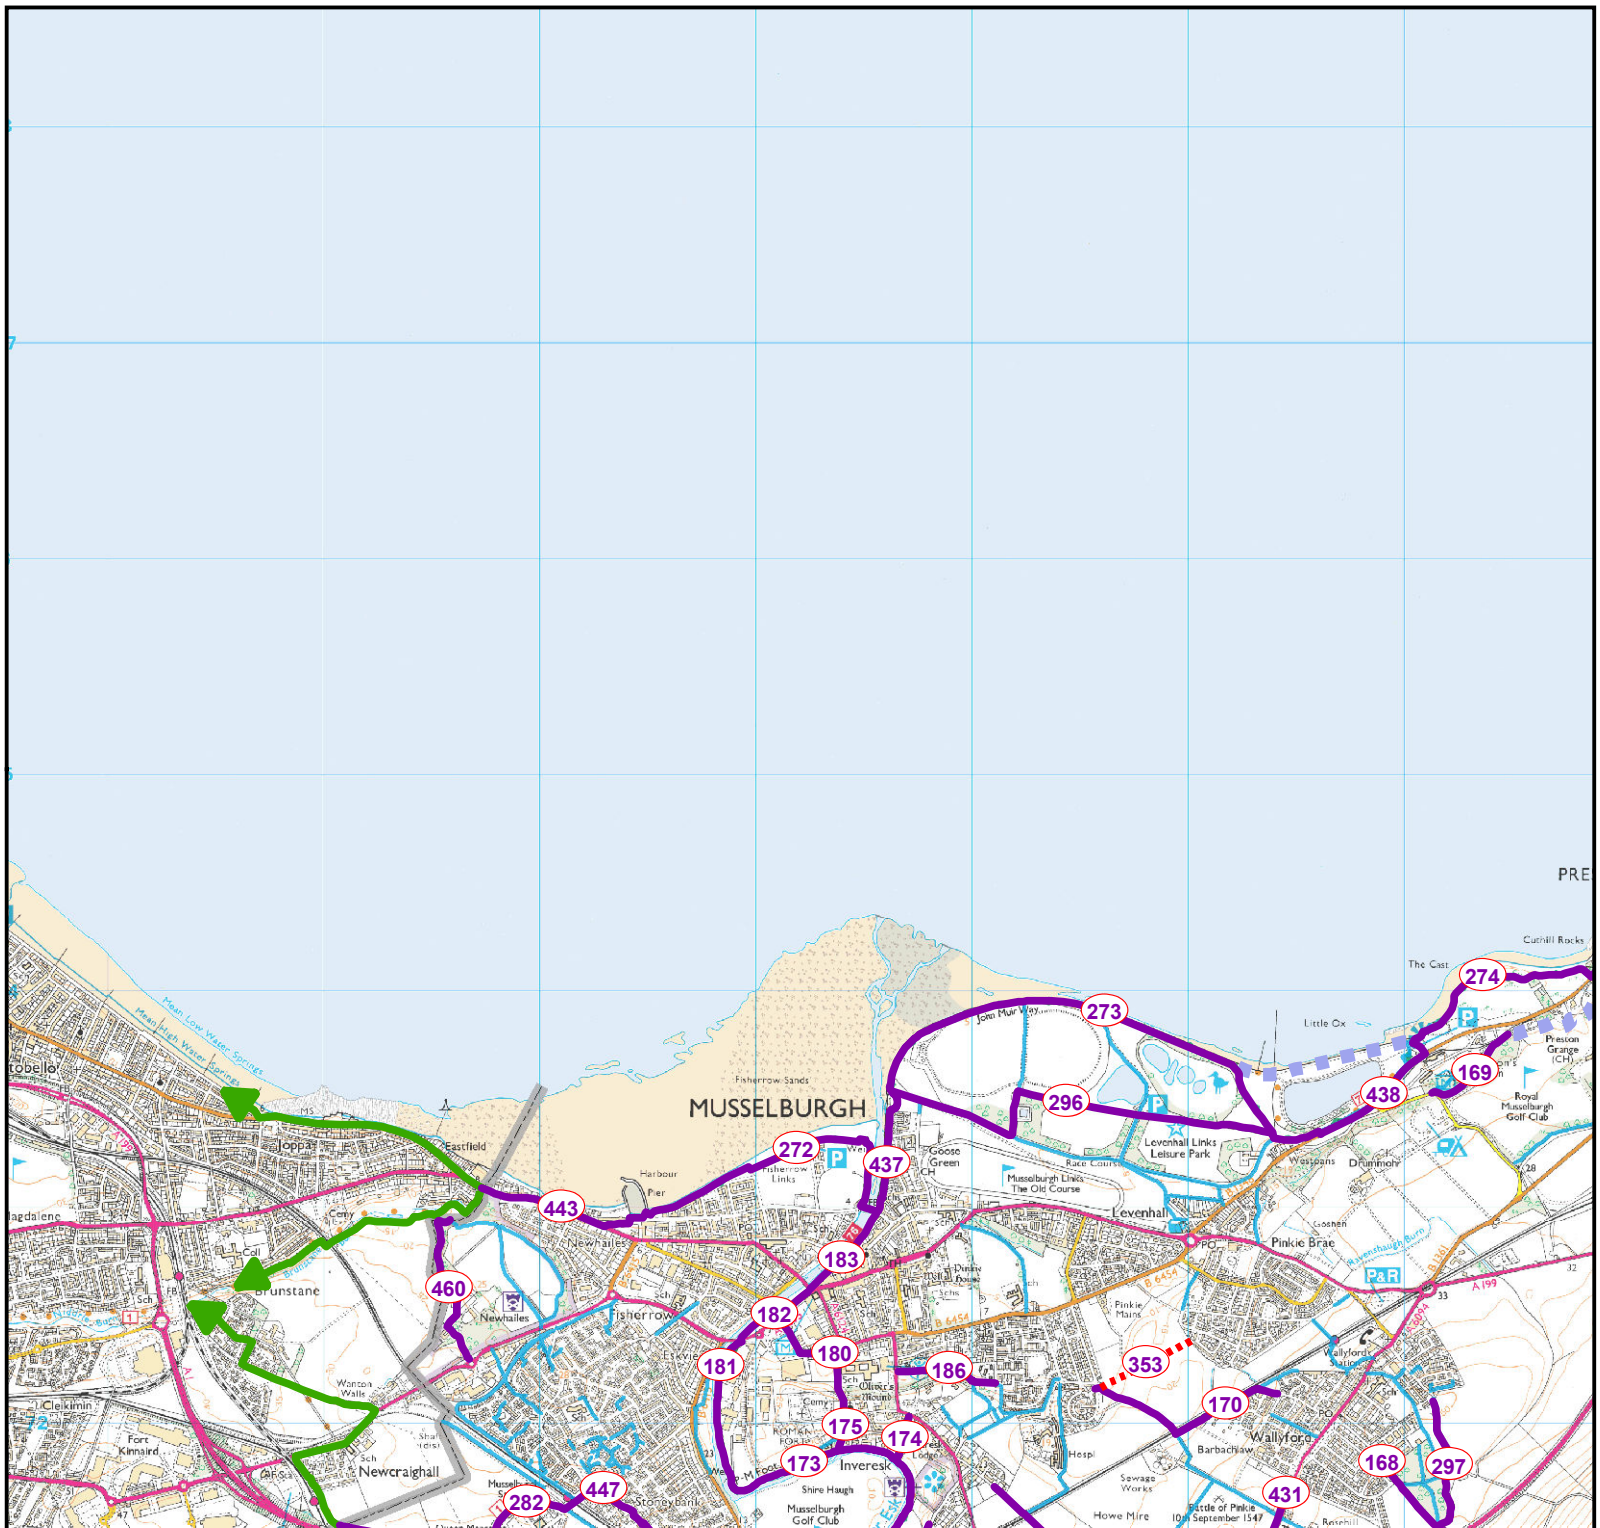

# Map D

## Key

- Core Paths —————
- Core paths that don't currently exist on the ground, but which will be built in the near future - - - - -
- Other paths (part of the wider path network) —————
- Suggested links on quiet roads\* ● ● ● ● ●
- Longer-term aspirational routes ■ ■ ■ ■ ■
- Neighbouring Authorities' Core Paths —————

\* Note: Roads may not have pavements. Safety risks should be assessed prior to non-motorised usage.

East Lothian

Scale 1:35,000

Reproduced from the Ordnance Survey map with the permission of the Controller of Her Majesty's Stationery Office. Crown Copyright 2011. Unauthorised reproduction infringes Crown Copyright and may lead to prosecution or civil proceedings.  
East Lothian Council Licence No. 100023381.